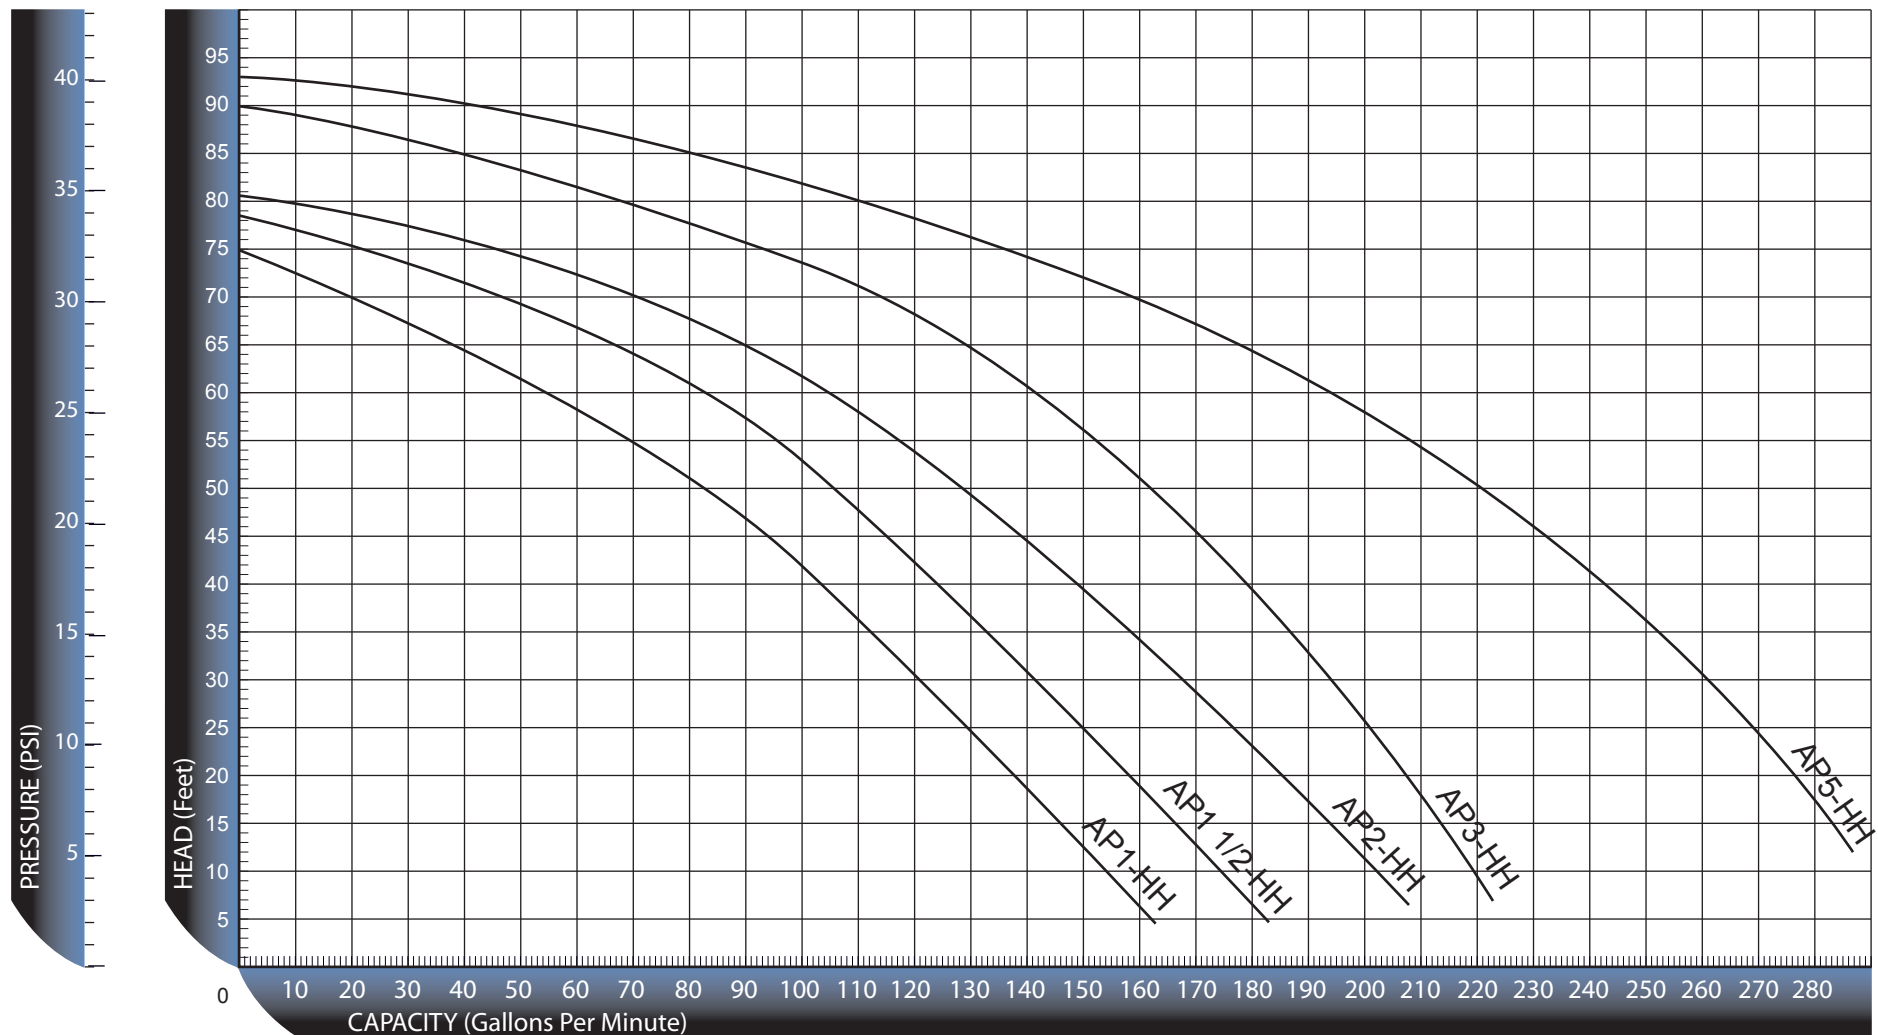

ArtesianPro High Head Curve
Model: 1hp - 5hp, 3450 RPM
Date: 01/13/2010

For performance that's OFF THE CHARTS of ordinary pumps!

Ambient Clear Water SP GR 1.0