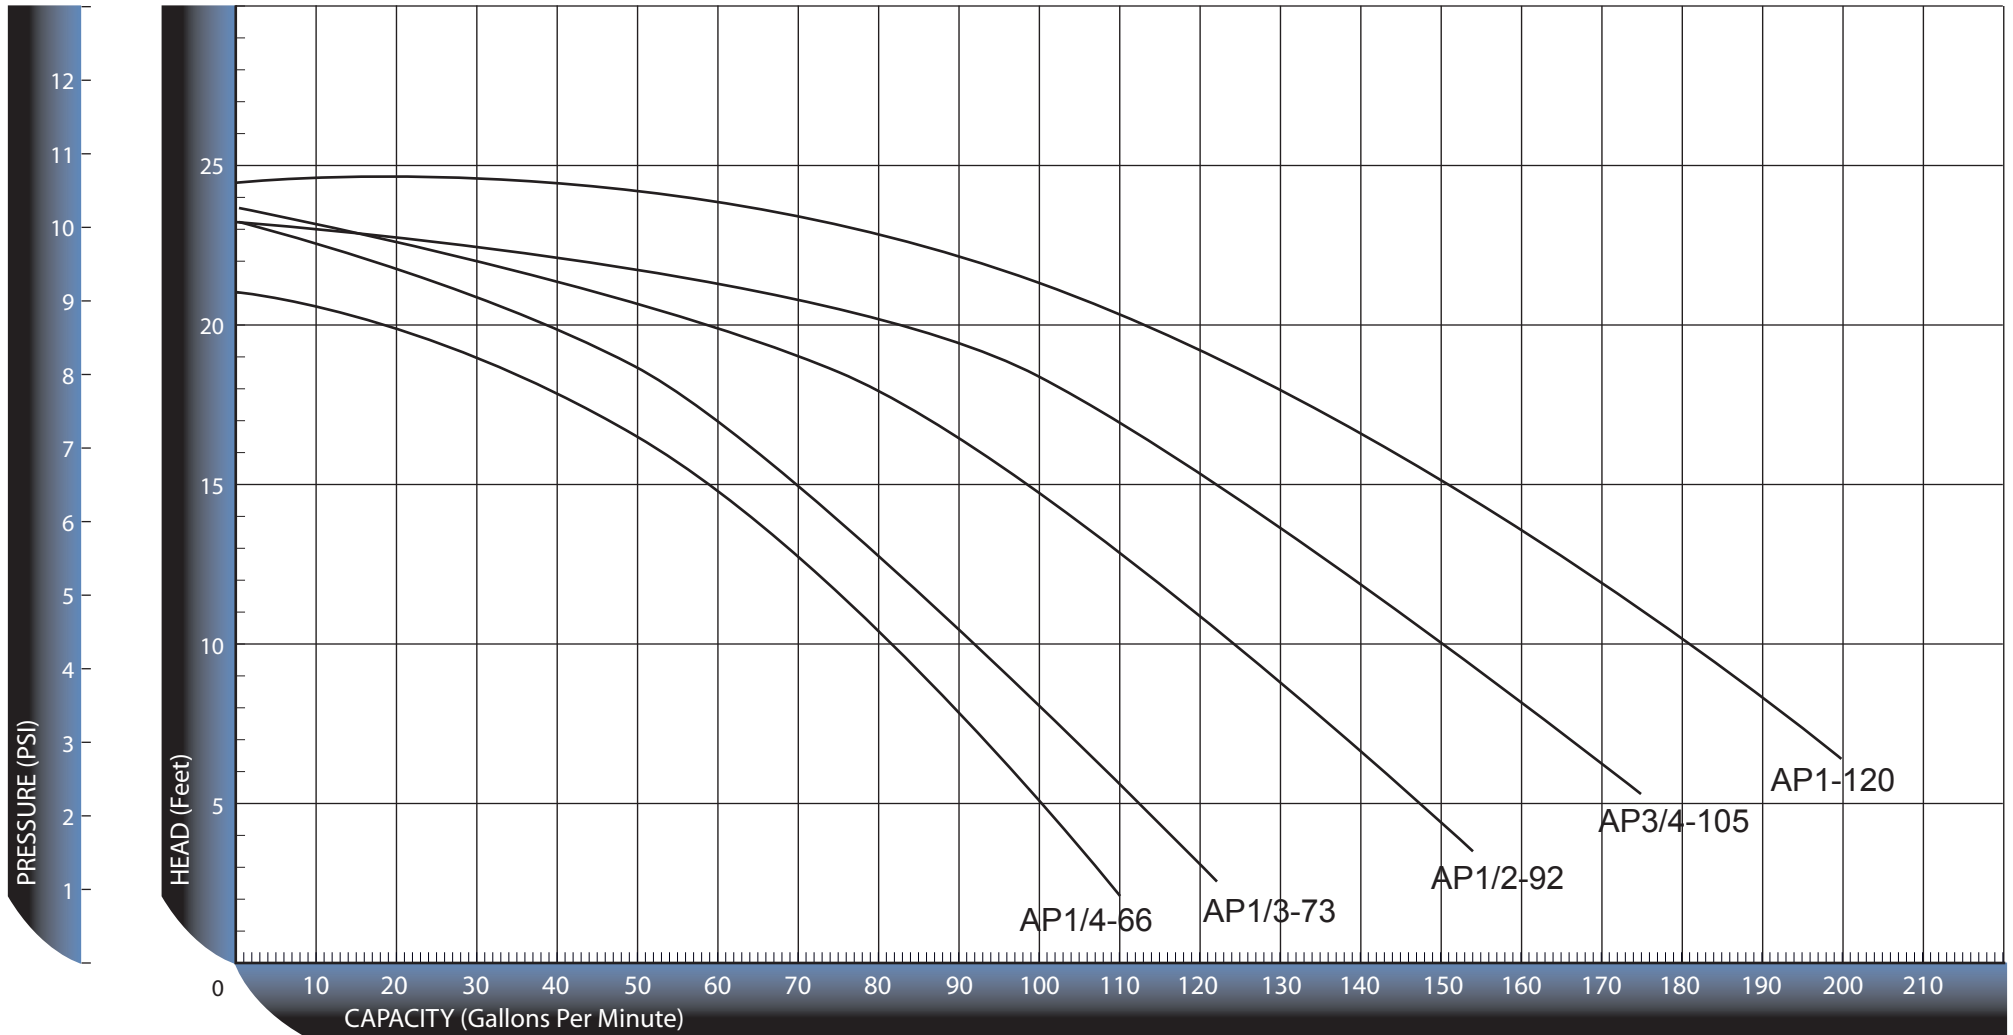

For performance that's OFF THE CHARTS of ordinary pumps!

ArtesianPro Low RPM Curves
Model: 1/4hp - 1hp, 1725 RPM
Date: 11/30/2010

Ambient Clear Water SP GR 1.0