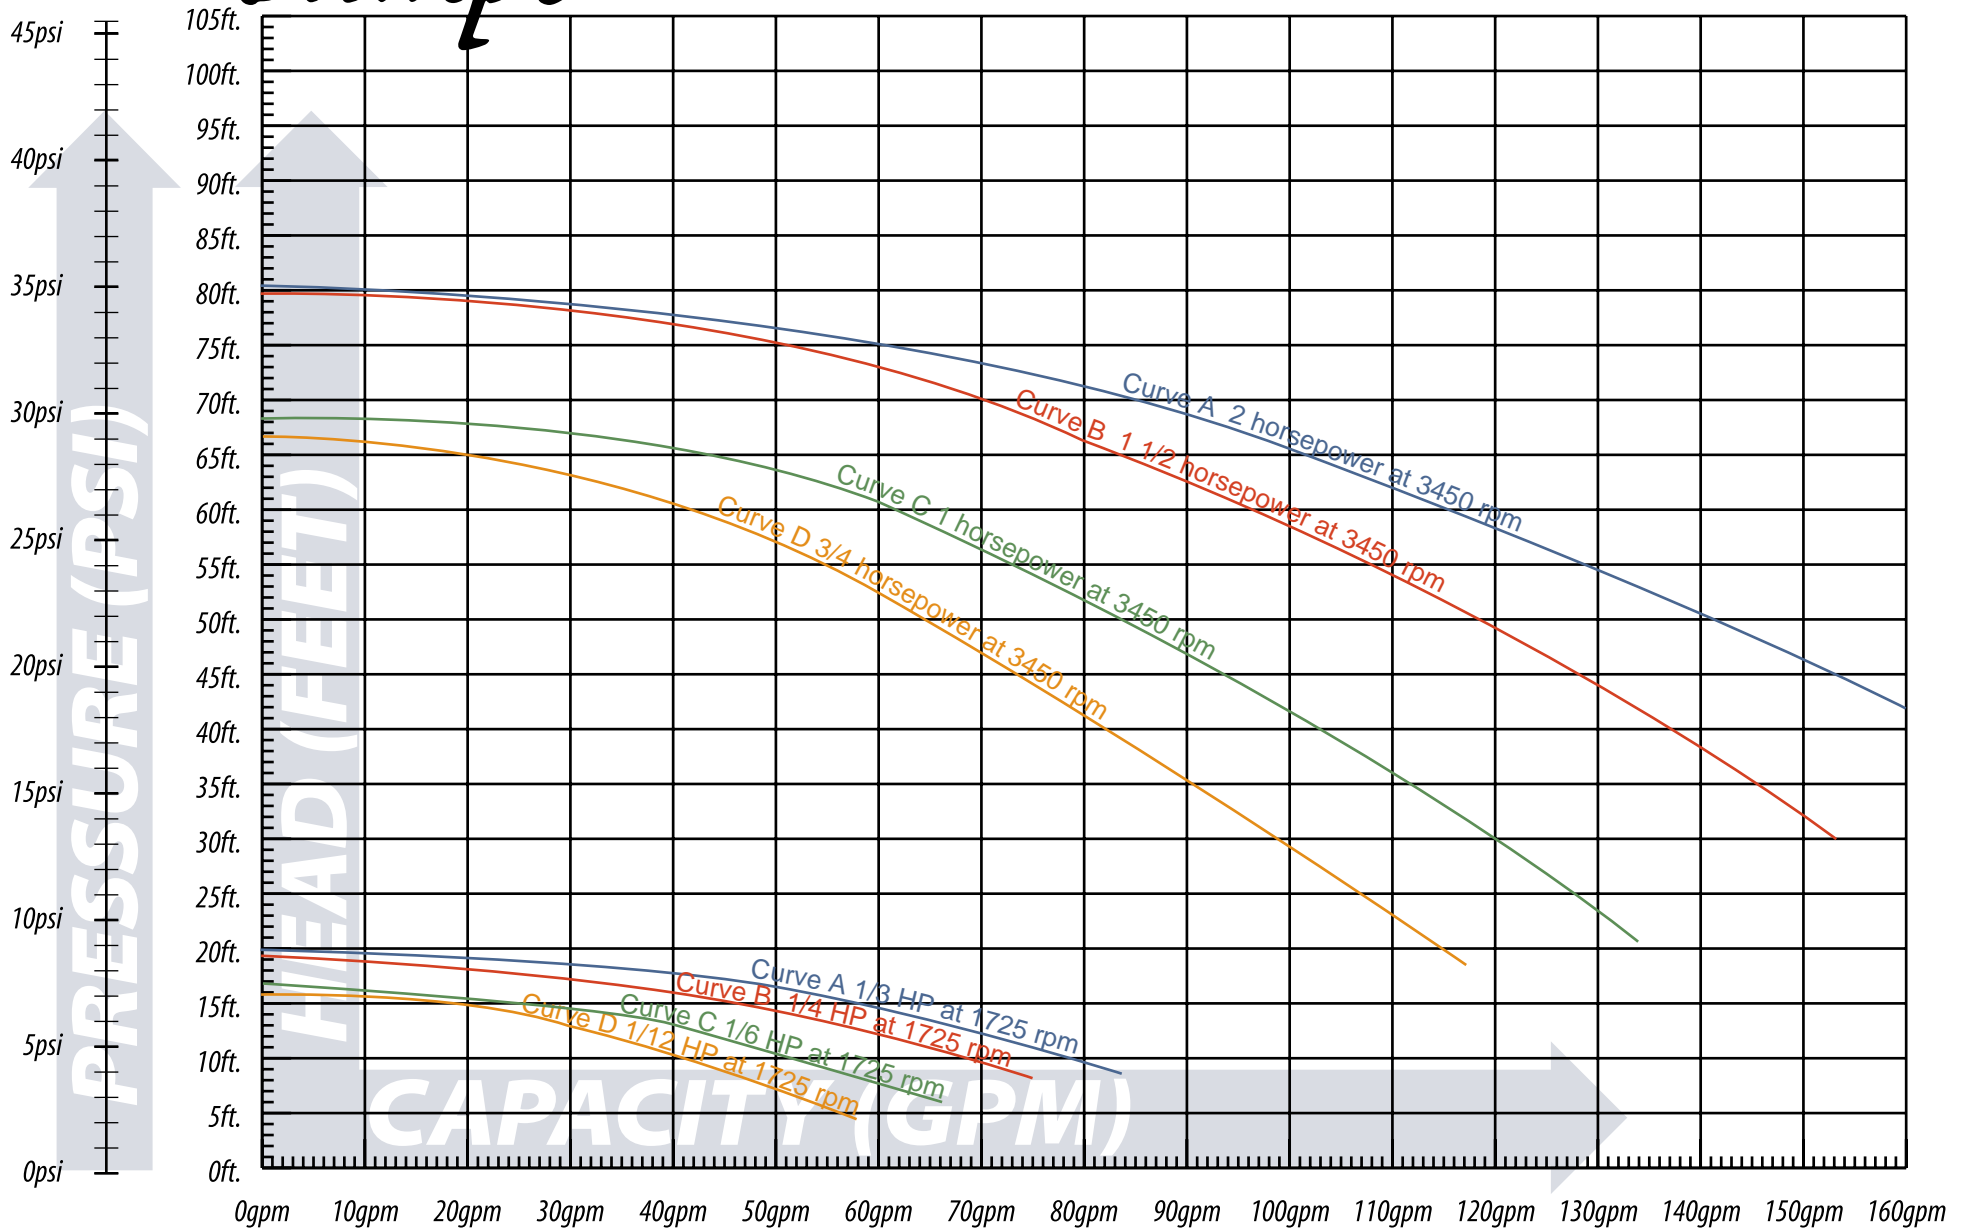

PerformancePro

Pumps

For performance that's OFF THE CHART of ordinary pumps!

Figure Number: A2SPDF

Date: 1/05/01

Pump Model: Artesian

Impeller: A,B,C,D

Horsepower: 3/4-2

RPM: 3450/1725

Ambient Clear Water SP GR 1.0