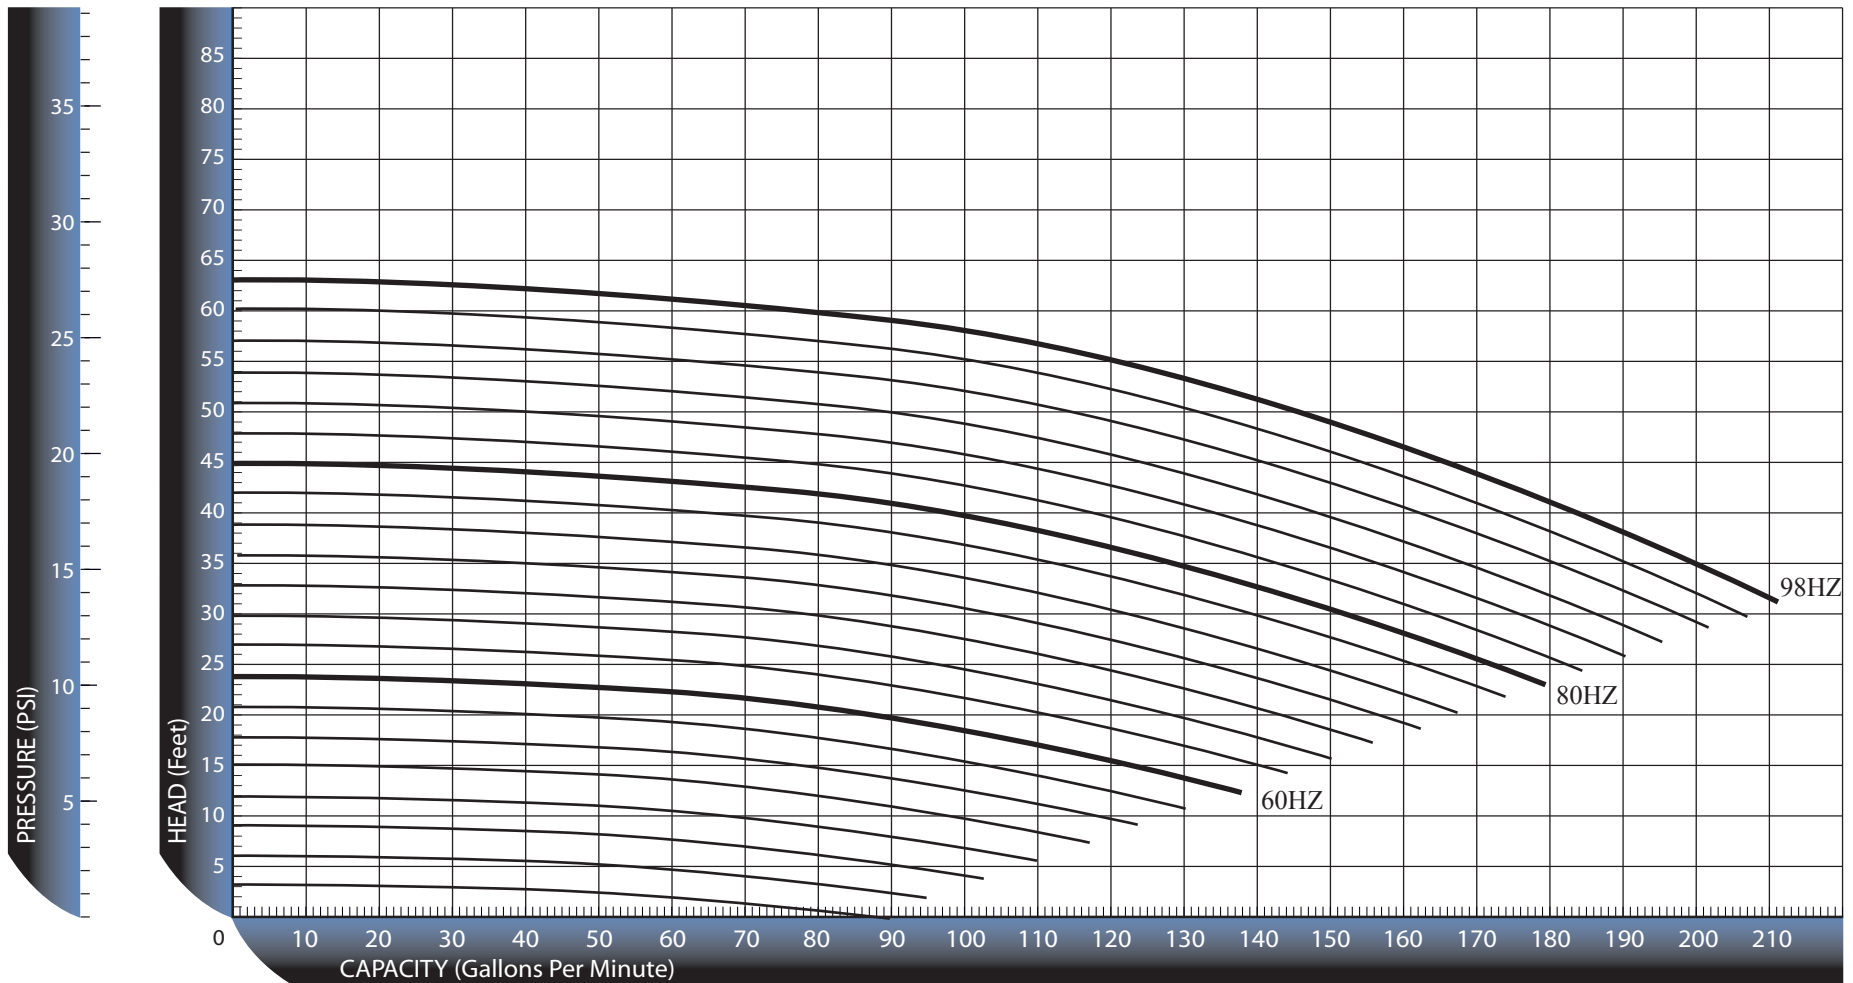

For performance that's OFF THE CHARTS of ordinary pumps!

Figure Number: A3-DAF

Date: 07/01/04

Pump Model: A3-DAF

Impeller: 073131

Horsepower: 0-3

RPM:

Ambient Clear Water SP GR 1.0